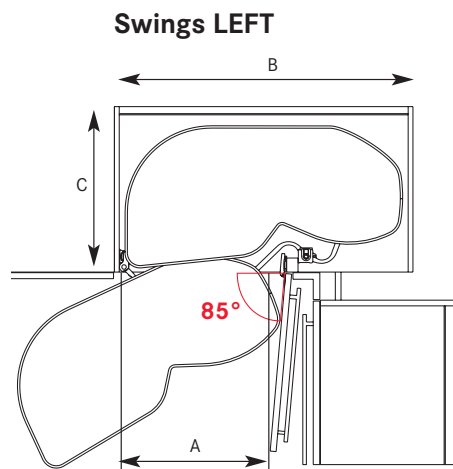

Also available in a taller, highboard option!

FEATURES + BENEFITS

Shelves are adjustable in height

Door opening of just 85° allows shelves to extend completely

Independently moving shelves

55 lb. load rating per shelf

LeMans Highboard with two sets of shelves

1 ORDER A COMPLETE LEMANS SET

Includes 2 shelves, 4 shelf support arms, mounting post, hardware, and measuring gauge

Shelf	A _{min}	B _{min}	C _{min}	ARENA classic champagne/maple	ARENA classic chrome/maple	ARENA classic chrome/white	ARENA style chrome/anthracite
40er right	Faceframe: 14" Frameless: 14 1/4"	30 3/4"	19 3/4"	2507420103	2507420005	2507440005	2850300005
40er left	Faceframe: 14" Frameless: 14 1/4"	30 3/4"	19 3/4"	2507410103	2507410005	2507430005	2850290005
45er right	Faceframe: 16 1/8" Frameless: 16 1/2"	32 1/4"	19 3/4"	2502680103	2502620005	2502740005	2850320005
45er left	Faceframe: 16 1/8" Frameless: 16 1/2"	32 1/4"	19 3/4"	2502670103	2502630005	2502730005	2850310005
50er right	Faceframe: 17 3/4" Frameless: 18 3/8"	36 1/4"	19 3/4"	2502700103	2502600005	2502760005	2850340005
50er left	Faceframe: 17 3/4" Frameless: 18 3/8"	36 1/4"	19 3/4"	2502690103	2502610005	2502750005	2850330005
60er right	Faceframe: 21 1/4" Frameless: 22 1/4"	38"	19 3/4"	2502720103	2502640005	2502780005	2850360005
60er left	Faceframe: 21 1/4" Frameless: 22 1/4"	38"	19 3/4"	2502710103	2502650005	2502770005	2850350005

NOTES

- The minimum internal cabinet height is 21 1/2"
- Four-way adjustable block changes travel of shelves
- Includes gauge for quick and easy installation

2 ORDER ACCESSORIES

Customize LeMans to suit your needs

Accessory	Description	champagne	chrome	white	gray
Soft-close mechanism	For RIGHT side opening			2346419010	2346417930
	For LEFT side opening			2346429010	2346427930
Restrictor clip	Restricts travel of shelves when needed	2501071918			
Shim	19 3/4" H				2502667930
Lid rack	17 3/4" W x 5 7/8" D x 1 5/8" H	0069450103	0069450005		