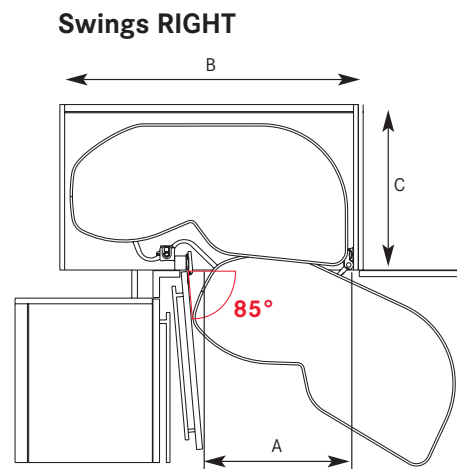

Also available in a taller, highboard option!

FEATURES + BENEFITS

Shelves are adjustable in height

Door opening of just 85° allows shelves to extend completely

Independently moving shelves

55 lb. load rating per shelf

LeMans Highboard with two sets of shelves

1 ORDER A COMPLETE LEMANS SET

Includes 2 shelves, 4 shelf support arms, mounting post, hardware, and measuring gauge

Shelf	A _{min}	B _{min}	C _{min}	ARENA classic champagne/maple	ARENA classic chrome/maple	ARENA classic chrome/white	ARENA style chrome/anthracite
40er right	Faceframe: 14" Frameless: 14 1/4"	30 3/4"	19 3/4"	2507420103	2507420005	2507440005	2850300005
40er left	Faceframe: 14" Frameless: 14 1/4"	30 3/4"	19 3/4"	2507410103	2507410005	2507430005	2850290005
45er right	Faceframe: 16 1/8" Frameless: 16 1/2"	32 1/4"	19 3/4"	2502680103	2502620005	2502740005	2850320005
45er left	Faceframe: 16 1/8" Frameless: 16 1/2"	32 1/4"	19 3/4"	2502670103	2502630005	2502730005	2850310005
50er right	Faceframe: 17 3/4" Frameless: 18 3/8"	36 1/4"	19 3/4"	2502700103	2502600005	2502760005	2850340005
50er left	Faceframe: 17 3/4" Frameless: 18 3/8"	36 1/4"	19 3/4"	2502690103	2502610005	2502750005	2850330005
60er right	Faceframe: 21 1/4" Frameless: 22 1/4"	38"	19 3/4"	2502720103	2502640005	2502780005	2850360005
60er left	Faceframe: 21 1/4" Frameless: 22 1/4"	38"	19 3/4"	2502710103	2502650005	2502770005	2850350005

NOTES

- The minimum internal cabinet height is 21 1/2"
- Four-way adjustable block changes travel of shelves
- Includes gauge for quick and easy installation

2 ORDER ACCESSORIES

Customize LeMans to suit your needs

Accessory	Description	champagne	chrome	white	gray
Soft-close mechanism	For RIGHT side opening			2346419010	2346417930
	For LEFT side opening			2346429010	2346427930
Restrictor clip	Restricts travel of shelves when needed	2501071918			
Shim	19 3/4" H				2502667930
Lid rack	17 3/4" W x 5 7/8" D x 1 5/8" H	0069450103	0069450005		